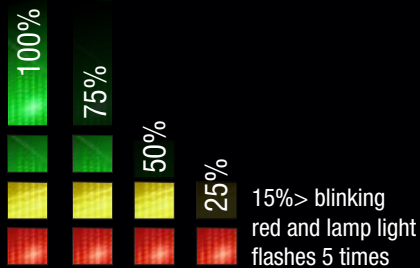

RECHARGEABLE AUTO-OFF

HEADLAMP

Headlamp smart enough
to turn itself off.

RECHARGEABLE AUTO-OFF HEADLAMP

Klein Tools' new durable headlamp provides all day light on either the bright spotlight or the broadcasting flood light setting. Removing this headlamp for recharging is easy, just slide the lamp out of the bracket on the silicone strap--no need to remove the strap from your hard hat. You'll know when it's time to recharge the lamp, because the LED lights on the battery gauge clearly indicate how much battery you have left. This headlamp also features new auto-sensing technology that turns off the unit after three minutes in bright light, saving battery...and a little embarrassment.

REMOVE light from the bracket for convenient charging!

AFTER 3 MINUTES IN BRIGHT LIGHT:
headlamp turns off to save battery

GAUGE: Indicates battery life

Silicone strap stays securely on a hardhat

Slim profile with pivoting mount to allow up to a 64° lighting angle